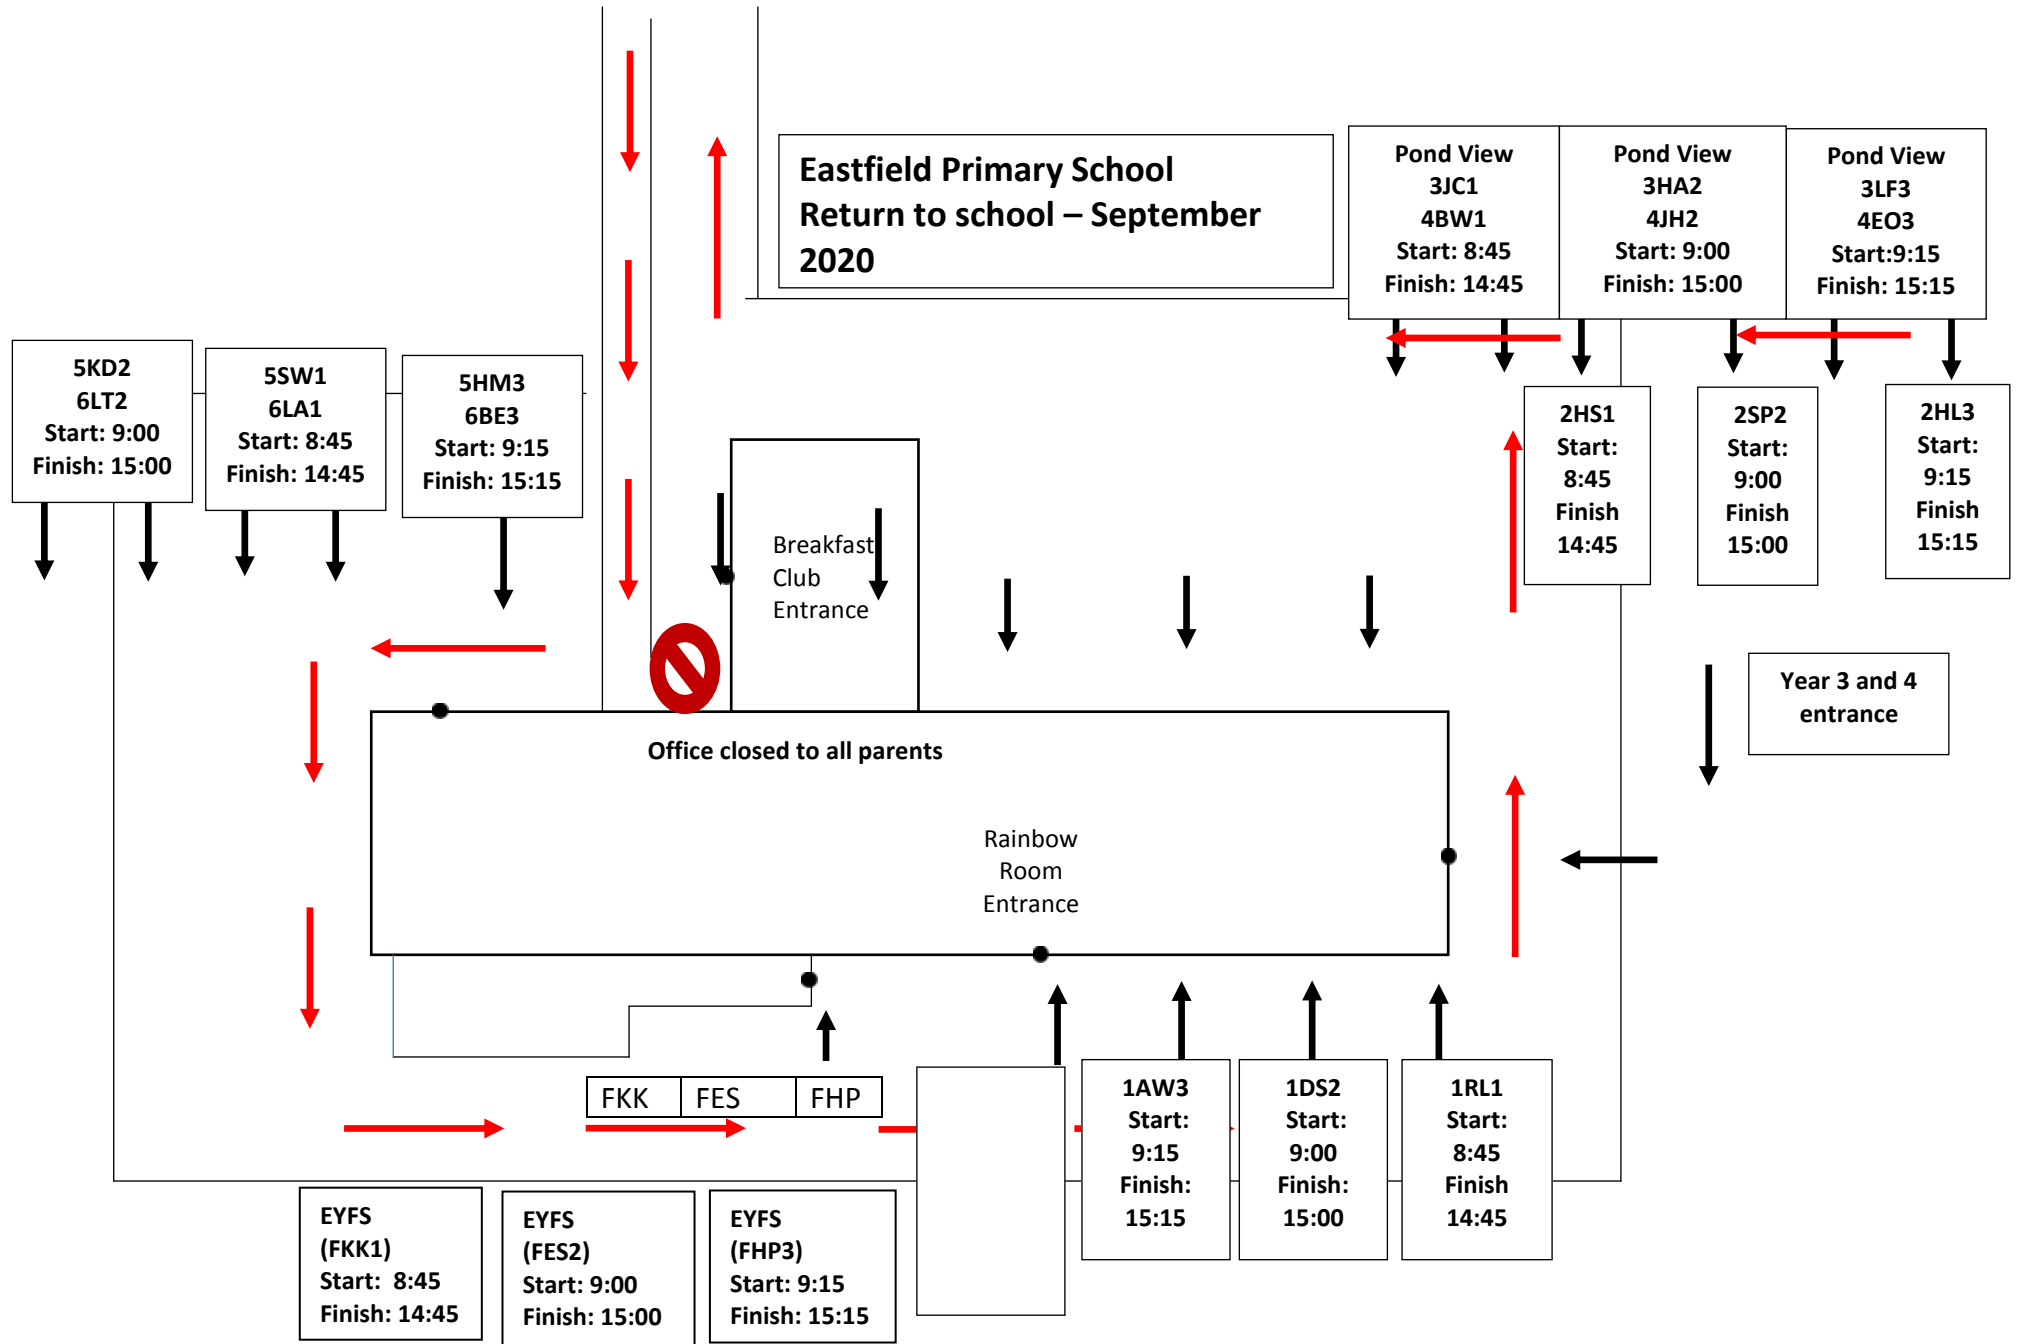

Eastfield Primary School Return to school – September 2020

Indoor site plan
September 2020

Ground Floor

FKK EYFS	FES EYFS	FHP EYFS
---------------------	---------------------	---------------------

2HS	2SP	2HL
------------	------------	------------

Rainbow Room	1AW	1DS	1RL
---------------------	------------	------------	------------

First Floor

6BE	6LT	6LA
------------	------------	------------

4EO	4JH	4BW
------------	------------	------------

5HM	5KD	5SW
------------	------------	------------